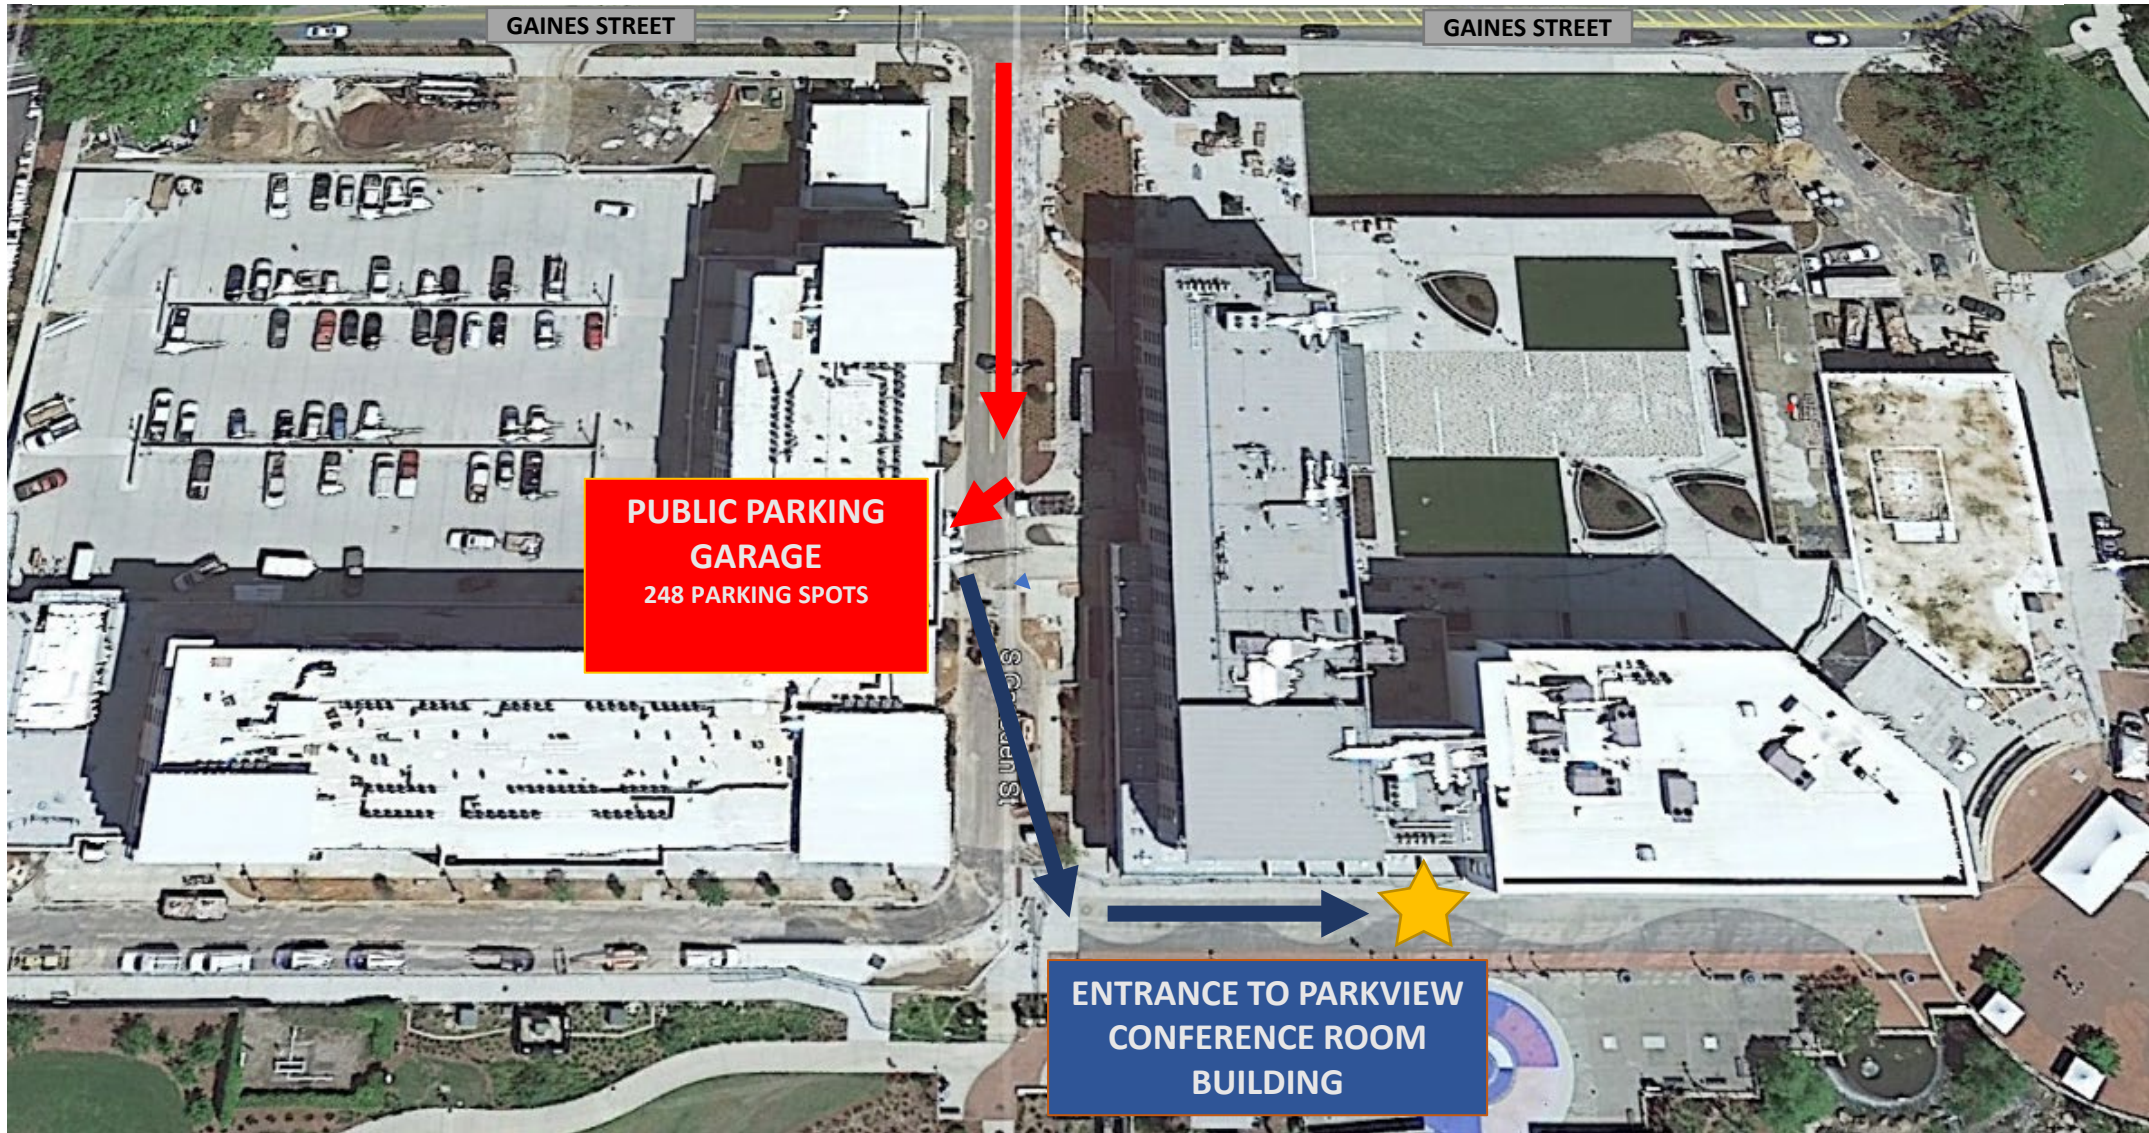

AERIAL VIEW OF CASCADES DEVELOPMENT

MAP KEY

- **Public parking garage location**
850 S. Gadsden Street
Tallahassee, FL 32301

- **Retreat location:** The Parkview at Cascades
414 E. Bloxham Street, Suite 300
Tallahassee, FL 32301

AERIAL VIEW SHOWING ENTRANCE TO CASCADES PUBLIC GARAGE & MEETING LOCATION

If Parking at public garage, follow **red arrows** (above) to garage located on S. Gadsden Street (just south of Gaines Street). Once parked in garage, walk out to Gadsden Street to meeting destination (see **blue arrows** above). NOTE: signage will be placed to assist with finding meeting location (★).

ENTRANCE TO MEETING LOCATION (414 E. Bloxham St., Suite 300)